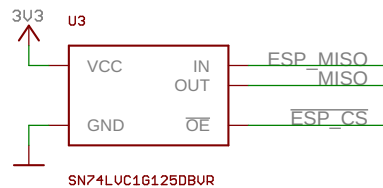

Pico Wireless Pack (PIM548)

Pi Pico

RGB LED

ESP32 Wireless Module

MicroSD card slot

ESP MISO enable

User switch