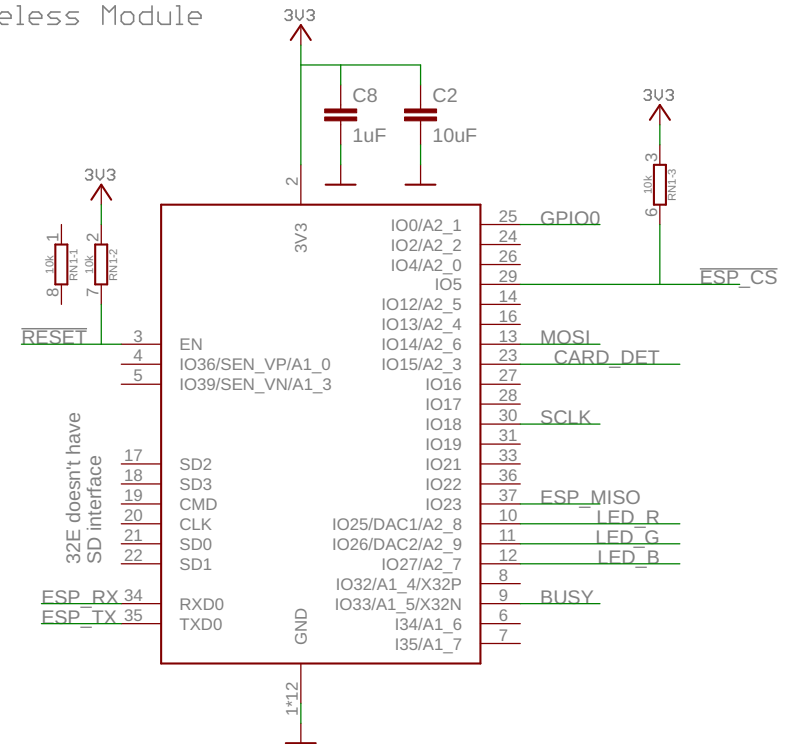

Pico Wireless Pack (PIM548)

Pi Pico

RGB LED

ESP32 Wireless Module

MicroSD card slot

ESP MISO enable

User switch