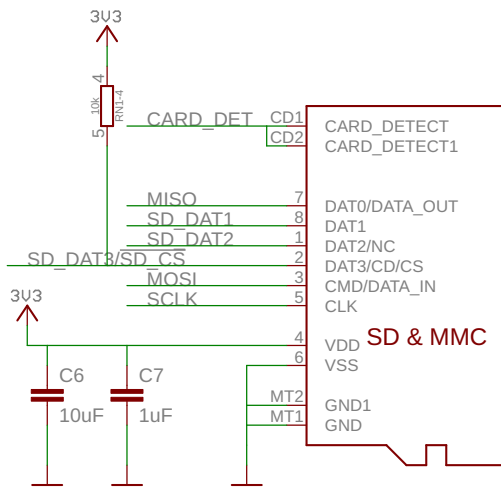

Pico Wireless Pack (PIM548)

Pi Pico

RGB LED

ESP32 Wireless Module

MicroSD card slot

ESP MISO enable

User switch