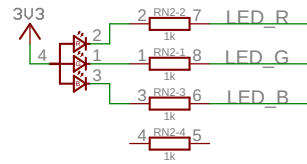

Pico Wireless Pack (PIM548)

Pi Pico

RGB LED

ESP32 Wireless Module

MicroSD card slot

ESP MISO enable

User switch