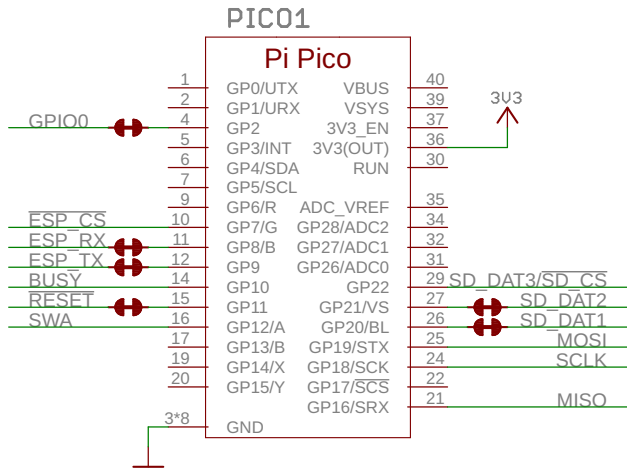

Pico Wireless Pack (PIM548)

Pi Pico

RGB LED

ESP32 Wireless Module

MicroSD card slot

ESP MISO enable

User switch